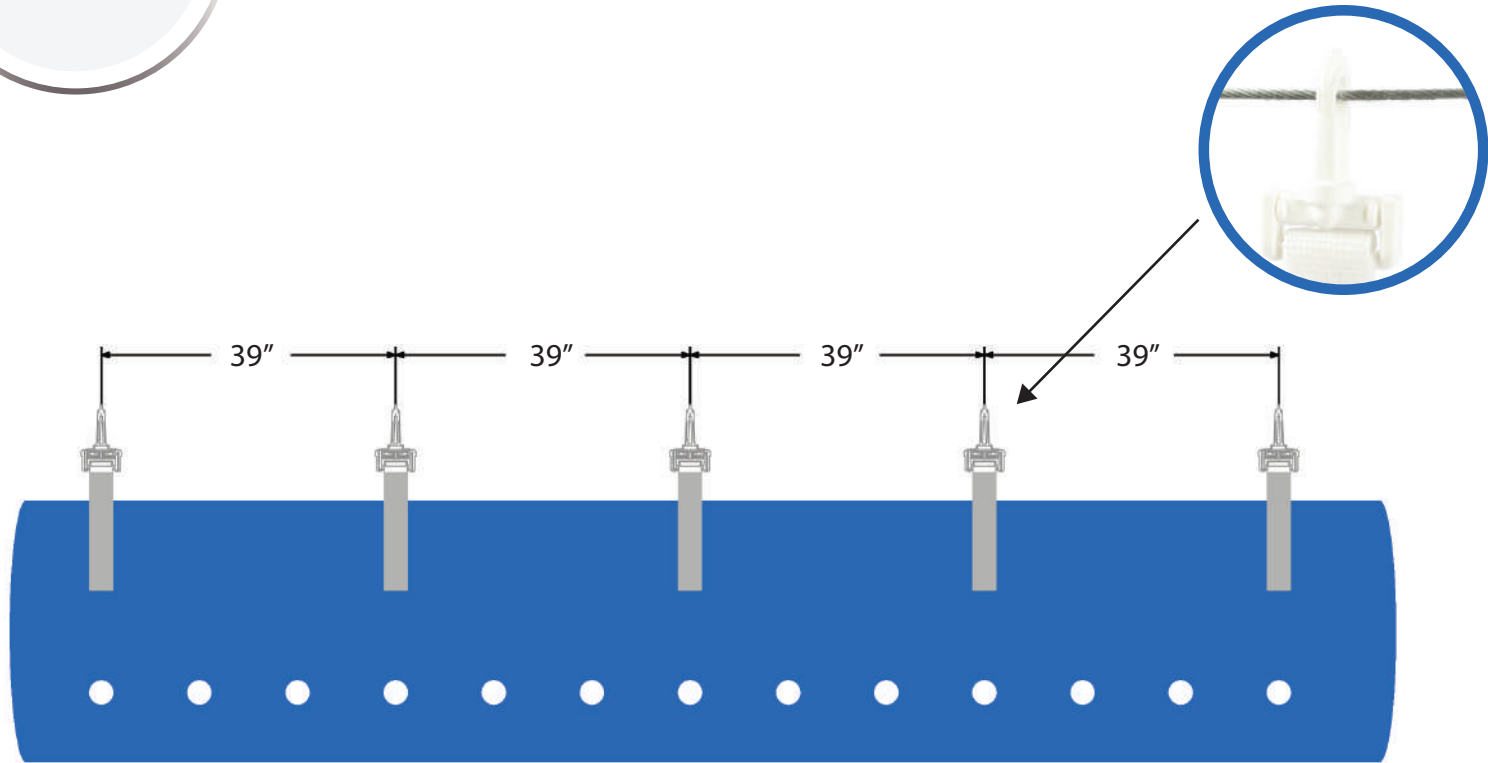

Hook Distance

ID number	Orifice size	Total longitude	Opening	Material composition	Included parts	Material finish
-----------	--------------	-----------------	---------	----------------------	----------------	-----------------

B-4-13342	1"	2"	1/2"	Plastic	600	Plastic
-----------	----	----	------	---------	-----	---------